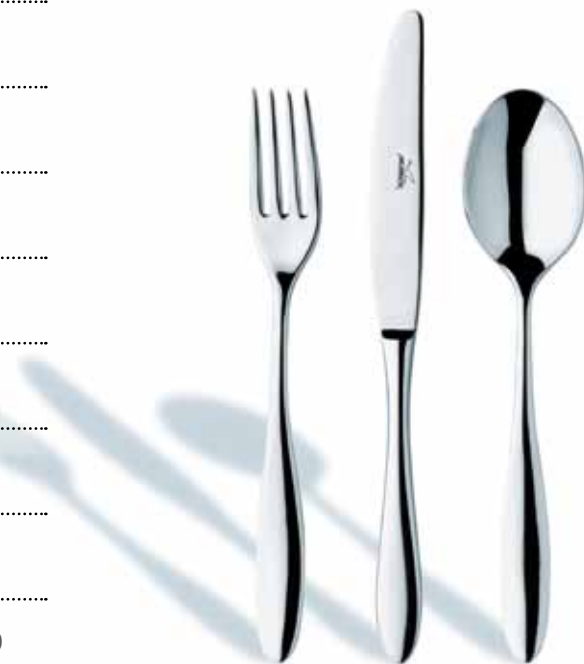

posate

mm 3,0 · inox 18/10

-  **MOXGO01** Cucchiaino tavola Gourmet 18/10

---

-  **MOXGO02** Forchetta tavola Gourmet

---

-  **MOXGO03** Coltello tavola Gourmet forgiato

---

-  **MOXGO04** Cucchiaino frutta Gourmet 18/10

---

-  **MOXGO05** Forchetta frutta Gourmet 18/10

---

-  **MOXGO06** Coltello frutta forgiato Gourmet

---

-  **MOXGO07** Forchettina dolce Gourmet

---

-  **MOXGO08** Cucchiaino caffè Gourmet 18/10

---

-  **MOXGO09** Cucchiaino moka Gourmet 18/10

---

-  **MOXGO10** Cucchiaino bibita Gourmet 18/10

**GOURMET**

-  **MOXOS01**    Cucchiaino tavola Old Style

---

-  **MOXOS02**    Forchetta tavola Old Style 18/10

---

-  **MOXOS03**    Coltello tavola Old Style forgiato

---

-  **MOXOS04**    Cucchiaino frutta Old Style 18/10

---

-  **MOXOS05**    Forchetta frutta Old Style 18/10